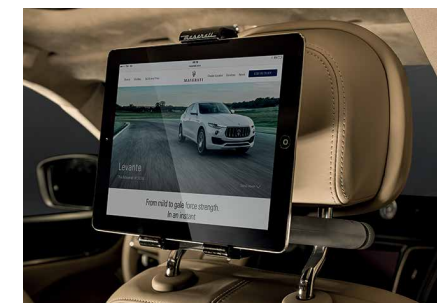

UNIVERSAL TABLET HOLDER*

While you appreciate the dynamic Levante driving experience, your passengers in the back can enjoy in-seat entertainment. Mounted on the front seat headrest, the Universal Tablet Holder holds a tablet or large smartphone and is easily adjusted to the perfect position for watching films. With its black soft-touch material, silk-screened with the Maserati logo in silver grey, it's attractive and unobtrusive enough that it can be left installed even when not in use.

*Please be aware, the Universal Tablet Holder cannot be installed if the vehicle is equipped with Sport Seats.